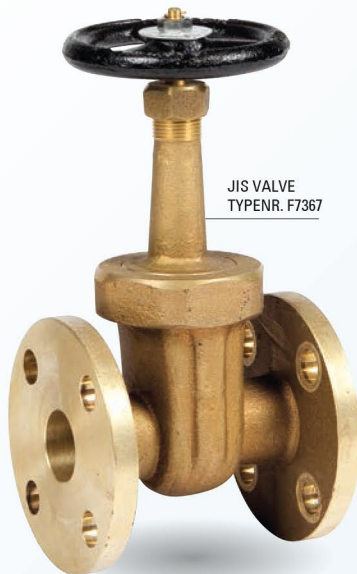

JIS Valves

- Globe valves / angle
- Gate valves
- Butterfly valves double flanged
- Butterfly valves wafer / LUG type
- U-Type butterfly valves
- Y-strainers
- Lift check valves
- Swing check valves
- Storm valves
- Sounding cock valves

JIS VALVE
DOUBLE FLANGED 5K / 10K

JIS VALVE
TYPENR. F7352

JIS VALVE
TYPENR. F7367

Available in

- Cast iron
- Cast steel
- Bronze
- Malleable iron globe valves

Options

- With thread or flanges
- (S)crew (D)own (N)on (R)eturn execution
- With or without positioner